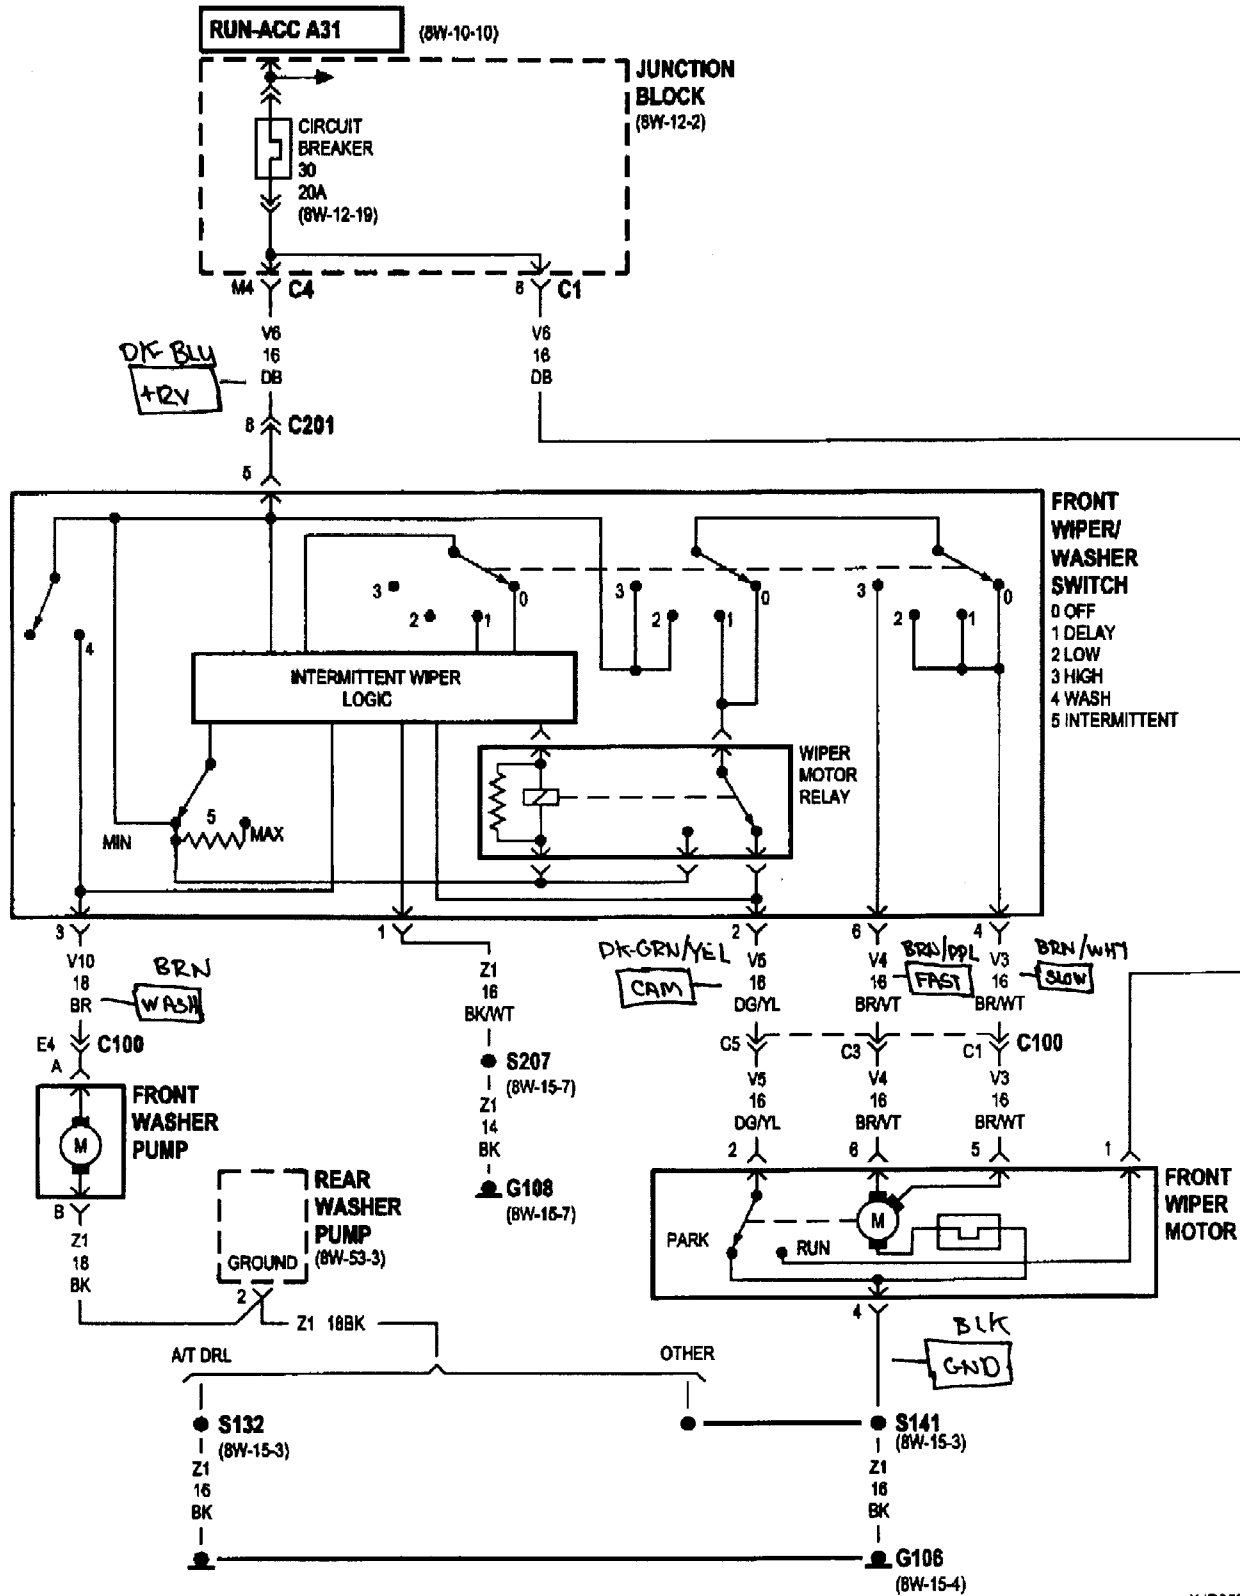

Wiper and Washer Systems: Electrical Diagrams

J018W-7

XJD05302

8w-53-2

HOT-SIDE SWITCHING

RainTracker™
VEHICLE INTERFACE
WIRING DIAGRAM

© 2003 OPTO-ELECTRONIC DESIGN, INC