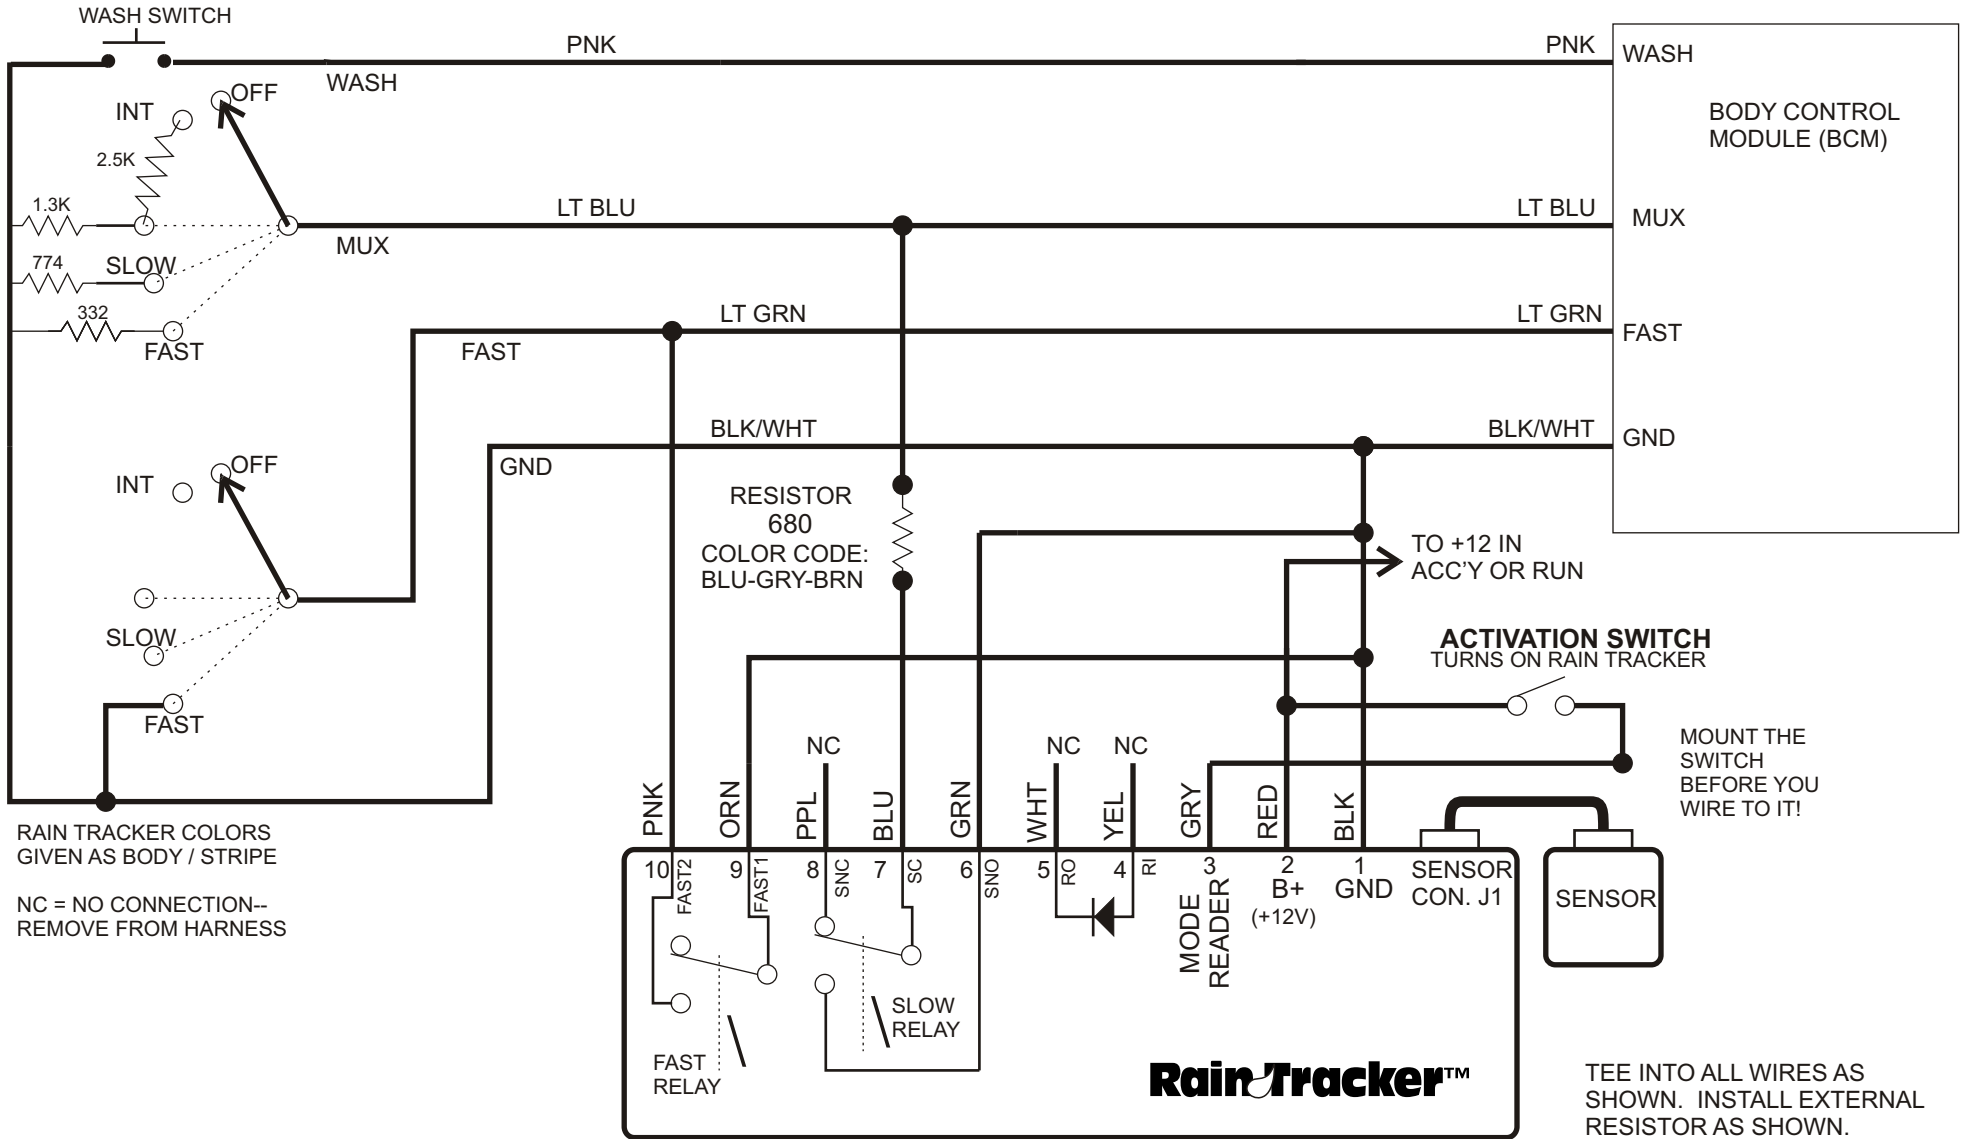

WIPER CONTROL SWITCH

RAIN TRACKER INTERFACE WIRING DIAGRAM
WIPER SYSTEM CLASS: **UPLANDER**