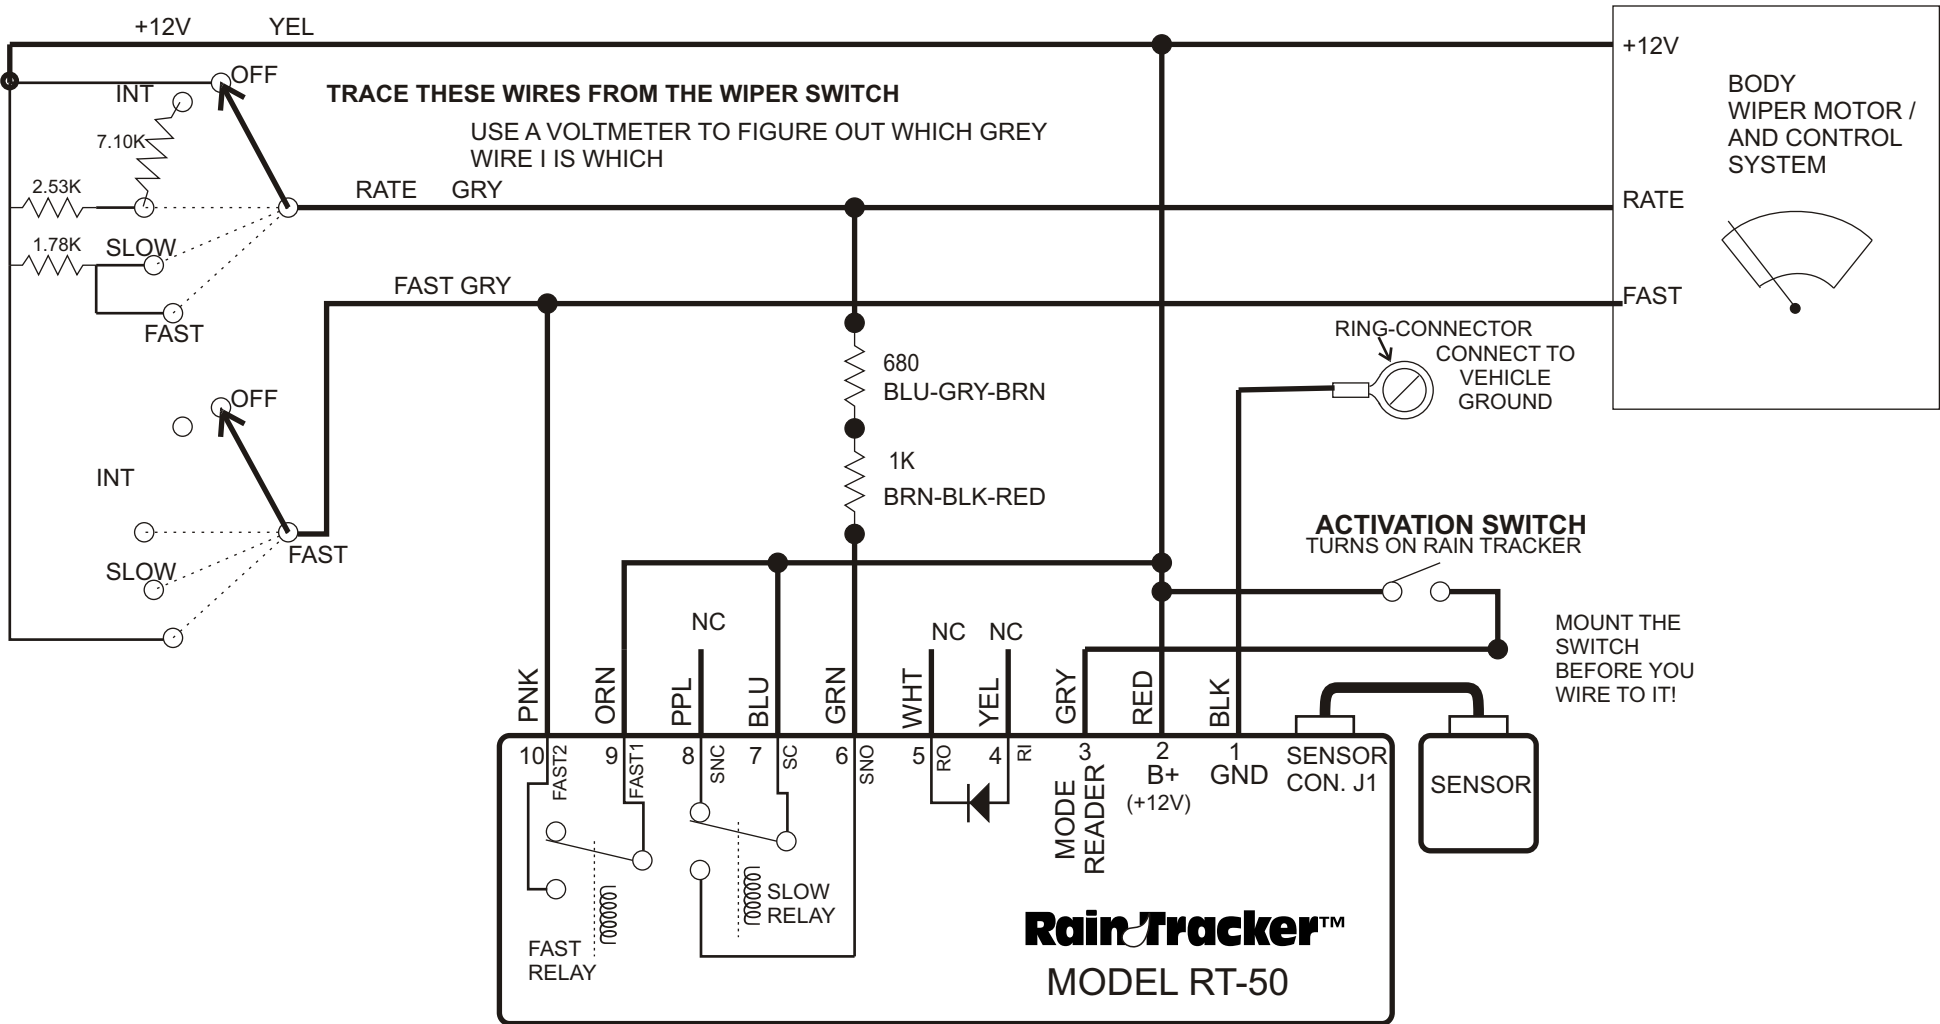

WIPER CONTROL SWITCH

RAIN TRACKER INTERFACE WIRING DIAGRAM

**2006 CHEVY MALIBU-
 AND VEHICLES WITH SIMILAR WIPER SYSTEMS**