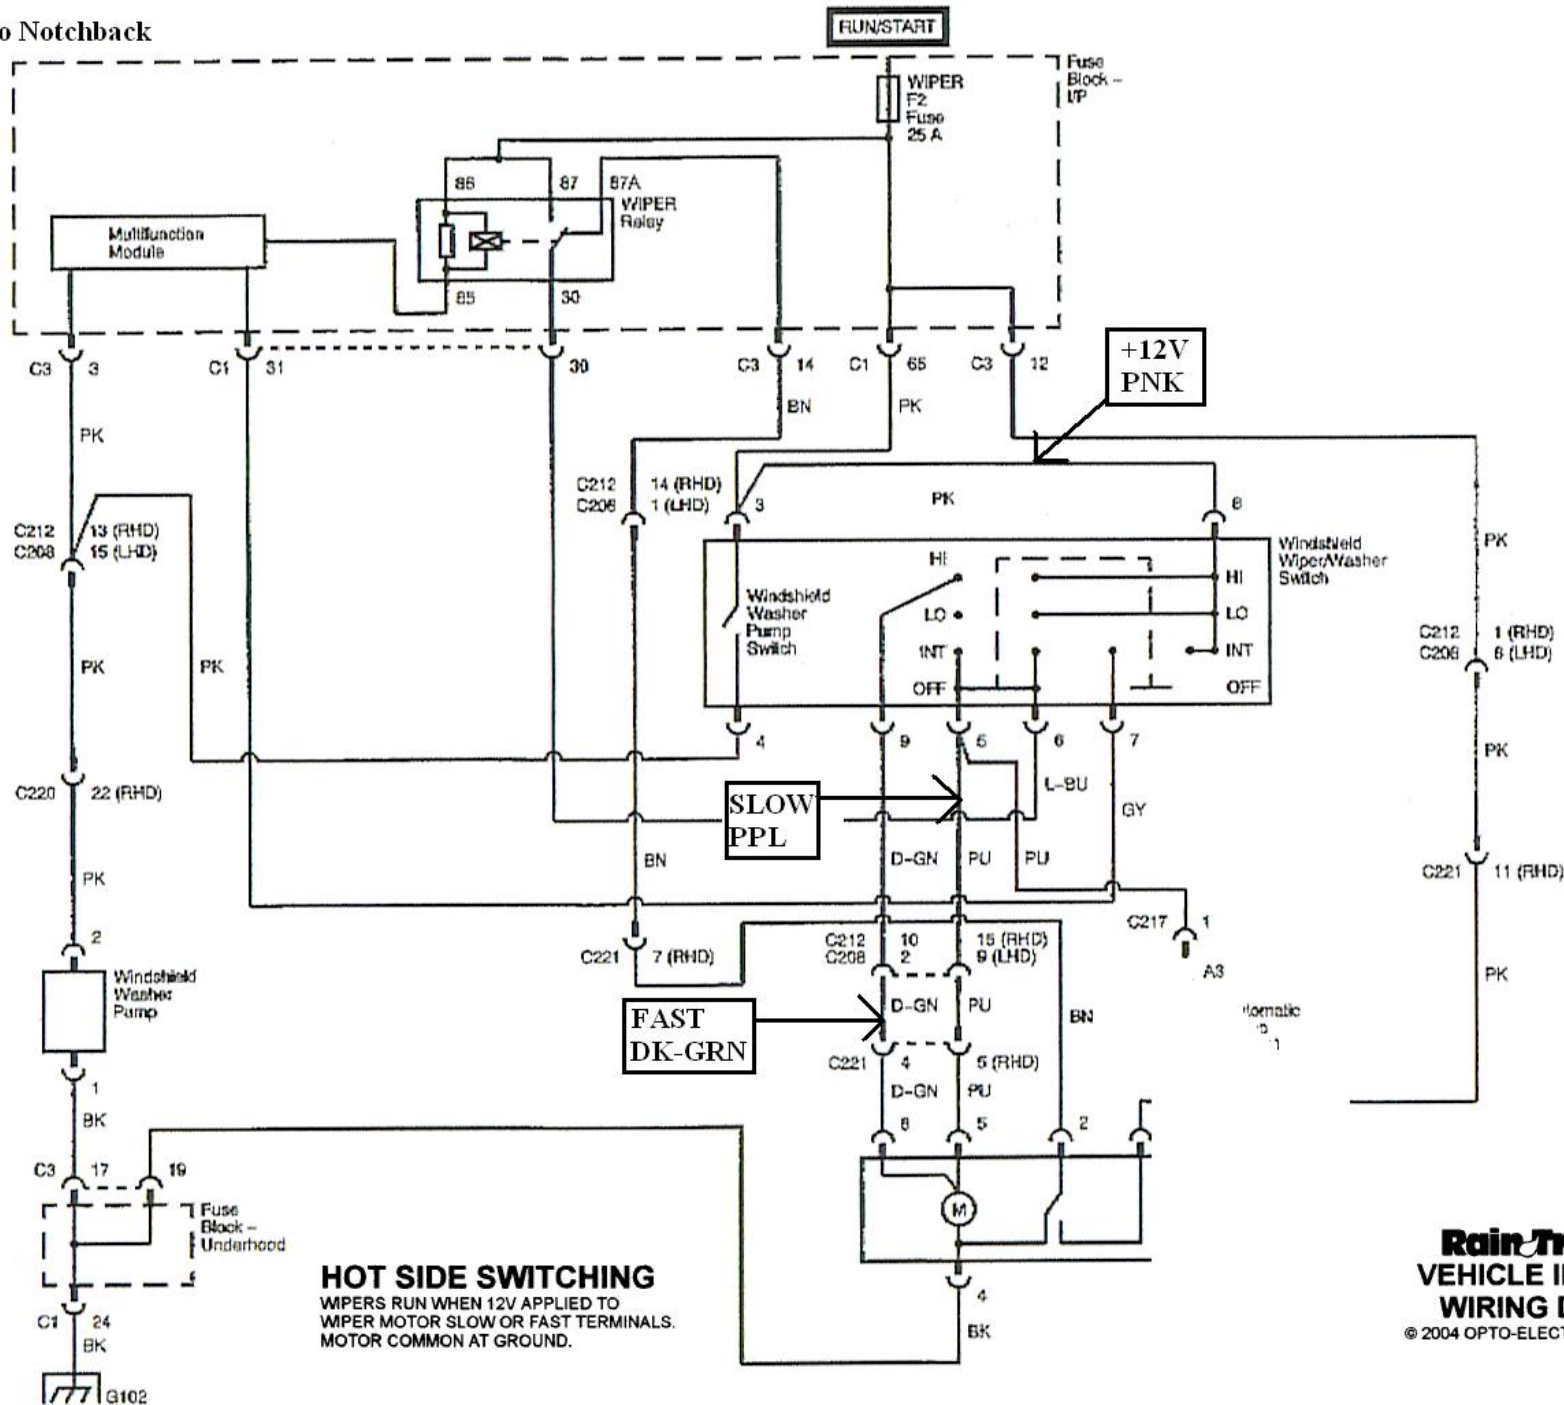

2007 Chevrolet Aveo Notchback

**HOT SIDE SWITCHING**  
 WIPERS RUN WHEN 12V APPLIED TO  
 WIPER MOTOR SLOW OR FAST TERMINALS.  
 MOTOR COMMON AT GROUND.

**Rain Tracker™**  
**VEHICLE INTERFACE**  
**WIRING DIAGRAM**  
 © 2004 OPTO-ELECTRONIC DESIGN, INC