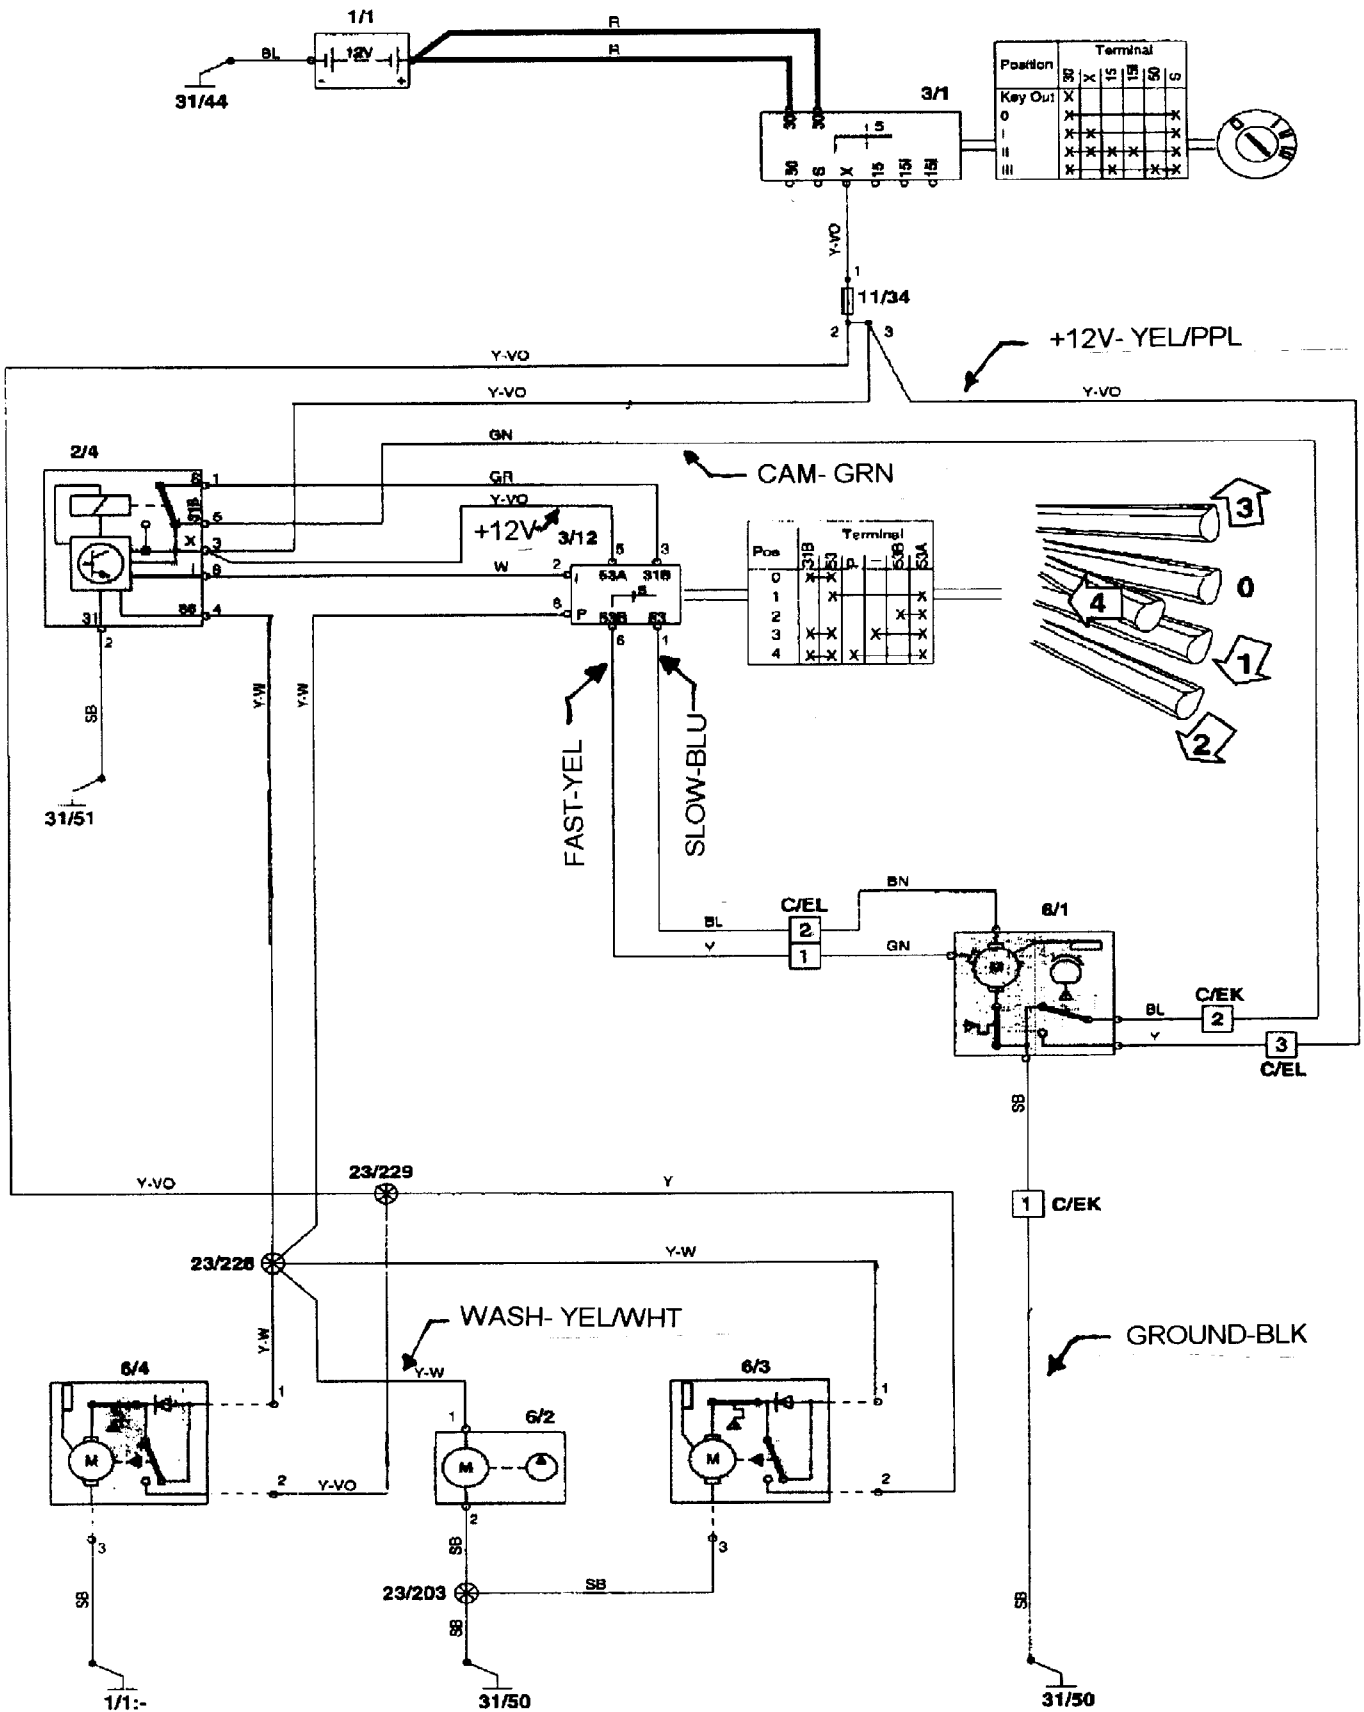

For function diagram, see Windshield and headlight wash/wipe, Function diagram

**HOT SIDE SWITCHING**

WIPERS RUN WHEN 12V APPLIED TO WIPER MOTOR SLOW OR FAST TERMINALS. MOTOR COMMON AT GROUND.

**Rain Tracker™**  
**VEHICLE INTERFACE**  
**WIRING DIAGRAM**