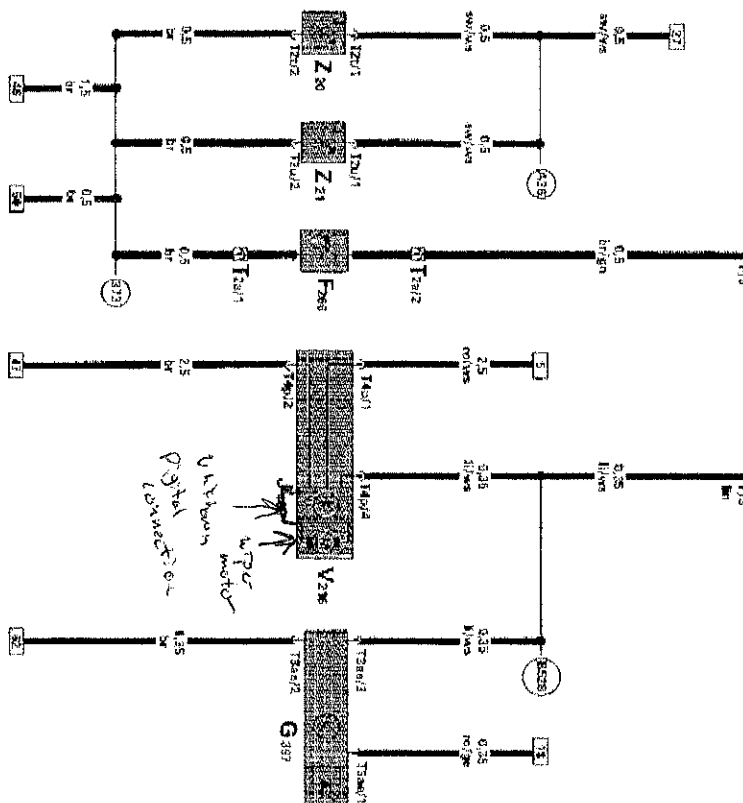

Jetta

Wiring diagram

No. 35/12

141	142	143	144	145	146	147	148	149	150	151	152	153	154
													31-4282

- WS = white
- SW = black
- RD = red
- BR = brown
- GN = green
- BL = blue
- GR = grey
- V = violet
- YL = yellow
- OR = orange

Front Hood Switch, Rain/Light Recognition Sensor, Vehicle Electrical System Control Module, Dual Washer Pump Relay 2, Left Washer Nozzle Heater, Right Washer Nozzle Heater

- F26 - Front Hood Switch
- G397 - Rain/Light Recognition Sensor
- J400 - Wiper Motor Control Module
- J519 - Vehicle Electrical System Control Module
- J730 - Dual Washer Pump Relay 2
- T2a - 2-Pin Connector, at F286
- T2b - 2-Pin Connector, at Z21
- T2c - 2-Pin Connector, at Z20
- T3a - 3-Pin Connector, at G397
- T4c - 4-Pin Connector, at J 400
- V216 - Left Windshield Wiper Motor
- Z20 - Left Washer Nozzle Heater
- Z21 - Right Washer Nozzle Heater

- 303 - Ground Connection (in main wiring harness)
- 406 - Connection (75a), in instrument panel wiring harness
- 858 - Connection (LIN-Bus) in main wiring harness