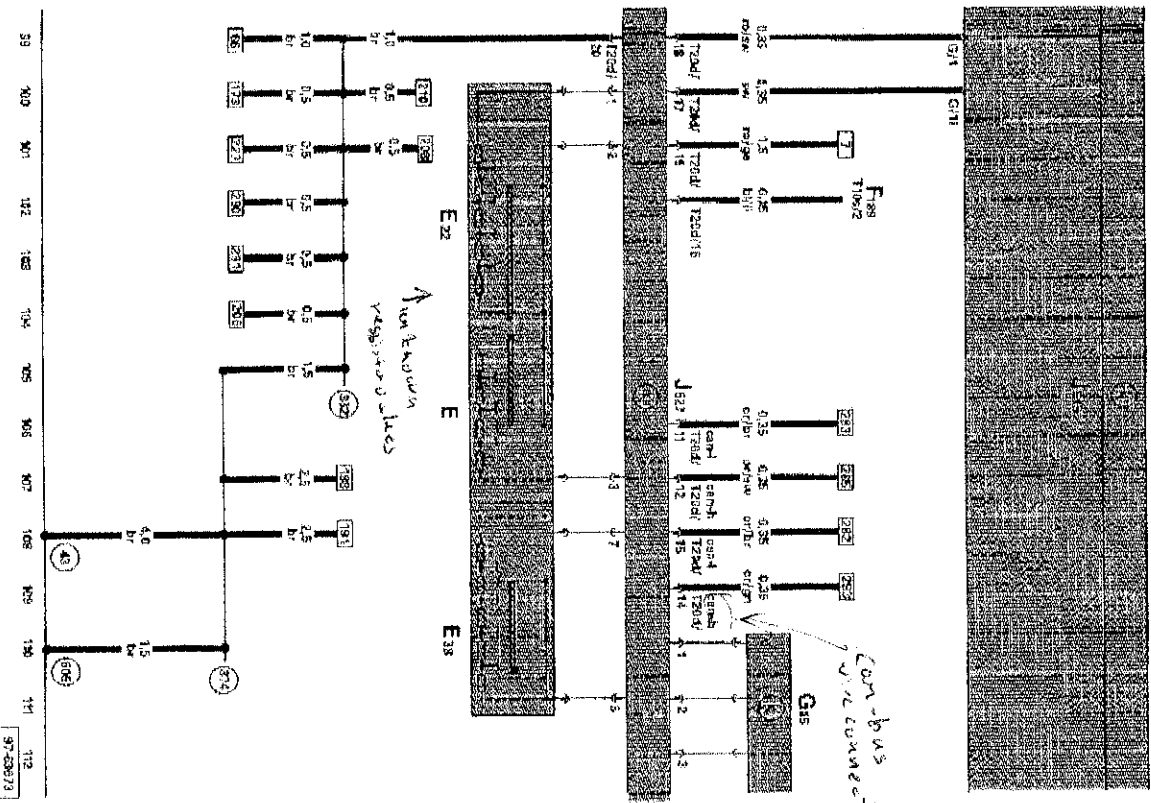

Jetta

Wiring diagram

No. 35/9

Windshield Wiper Switch, Windshield Wiper/Washer Switch, Vehicle Electrical System Control Module, Steering Column Electronic Systems Control Module

- E - Windshield Wiper Switch
- E22 - Windshield Wiper/Washer Switch
- E33 - Windshield Wiper Intermittent Regulator
- F189 - Tronic Switch
- G85 - Steering Angle Sensor
- J519 - Vehicle Electrical System Control Module
- J527 - Steering Column Electronic Systems Control Module
- T10s - 16-Pin Connector, at F189
- T20d - 20-Pin Connector, at J527
- 43 - Ground Connection, on right A-pillar, lower part
- 314 - Ground Connection 5 (in main wiring harness)
- 382 - Ground Connection 17 (in main wiring harness)
- 605 - Ground Connection (on upper steering column)

ws = white
sw = black
fo = red
br = brown
gr = green
bl = blue
gr = grey
vl = violet
ye = yellow
or = orange

39	40	41	42	43	44	45	46	47	48	49	50	51	52	53	54	55	56	57	58	59	60	61	62	63	64	65	66	67	68	69	70	71	72	73	74	75	76	77	78	79	80	81	82	83	84	85	86	87	88	89	90	91	92	93	94	95	96	97	98	99	100	101	102	103	104	105	106	107	108	109	110	111	112

Edition 04.05