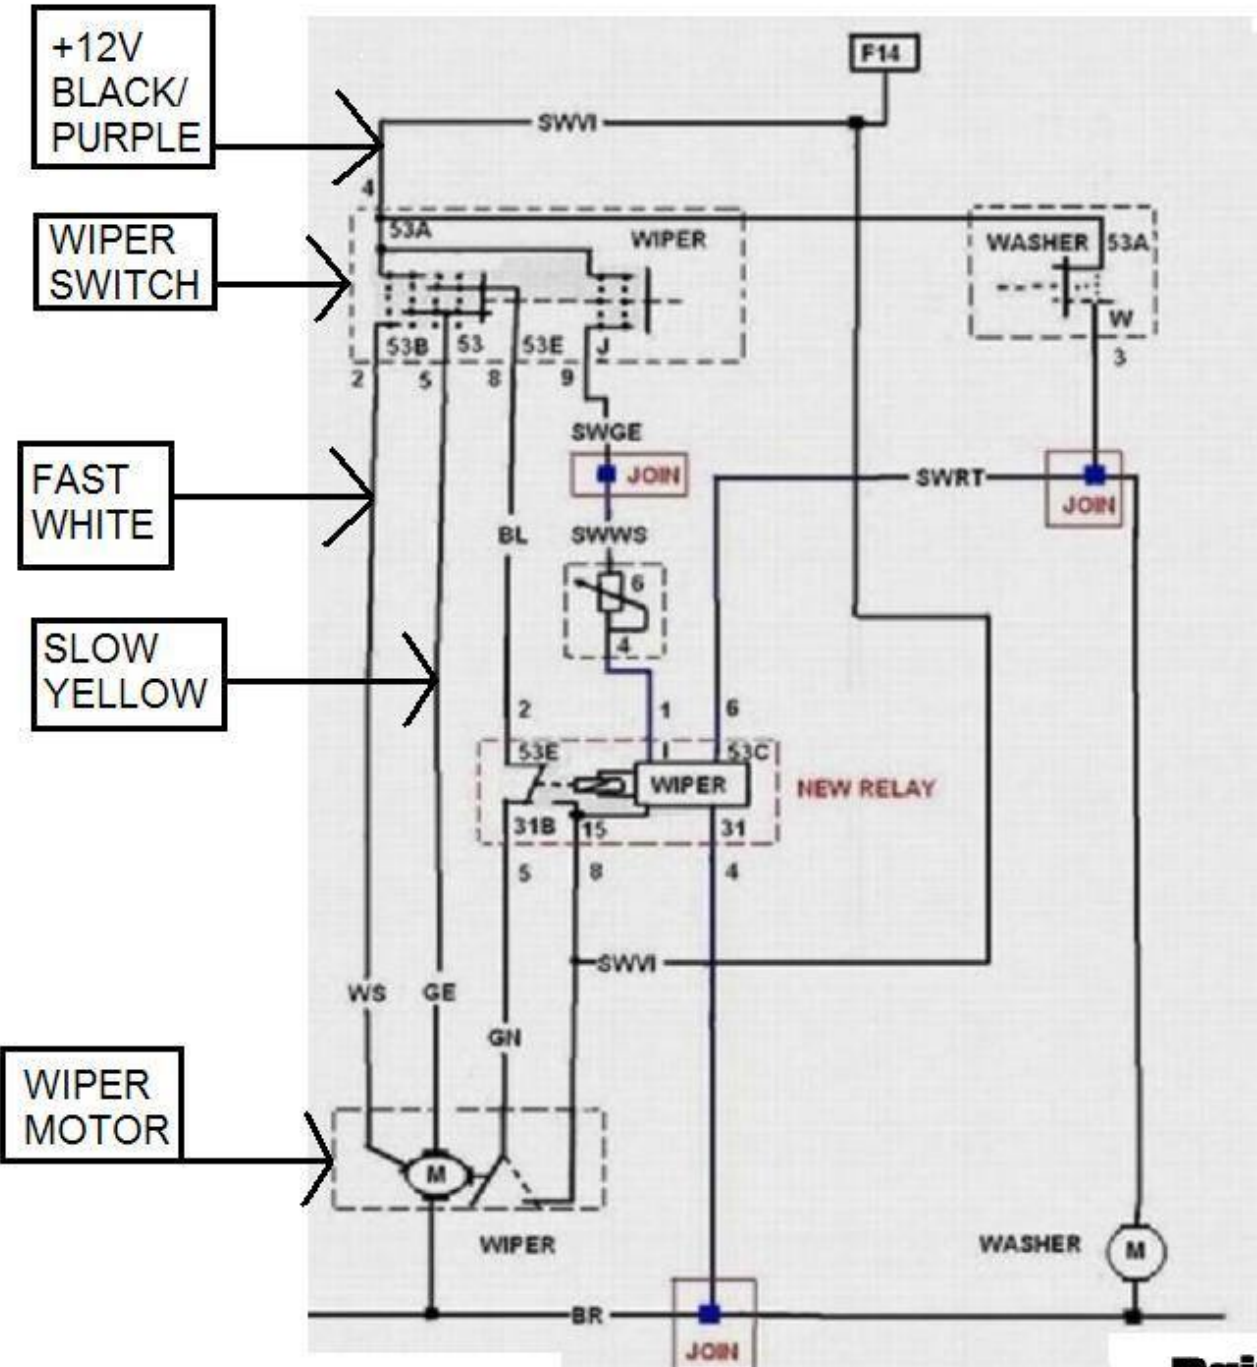

2004 Vauxhall Astra

HOT SIDE SWITCHING
WIPERS RUN WHEN 12V APPLIED TO WIPER MOTOR SLOW OR FAST TERMINALS. MOTOR COMMON AT GROUND.

RainTracker™
VEHICLE INTERFACE
WIRING DIAGRAM
© 2004 OPTO-ELECTRONIC DESIGN, INC