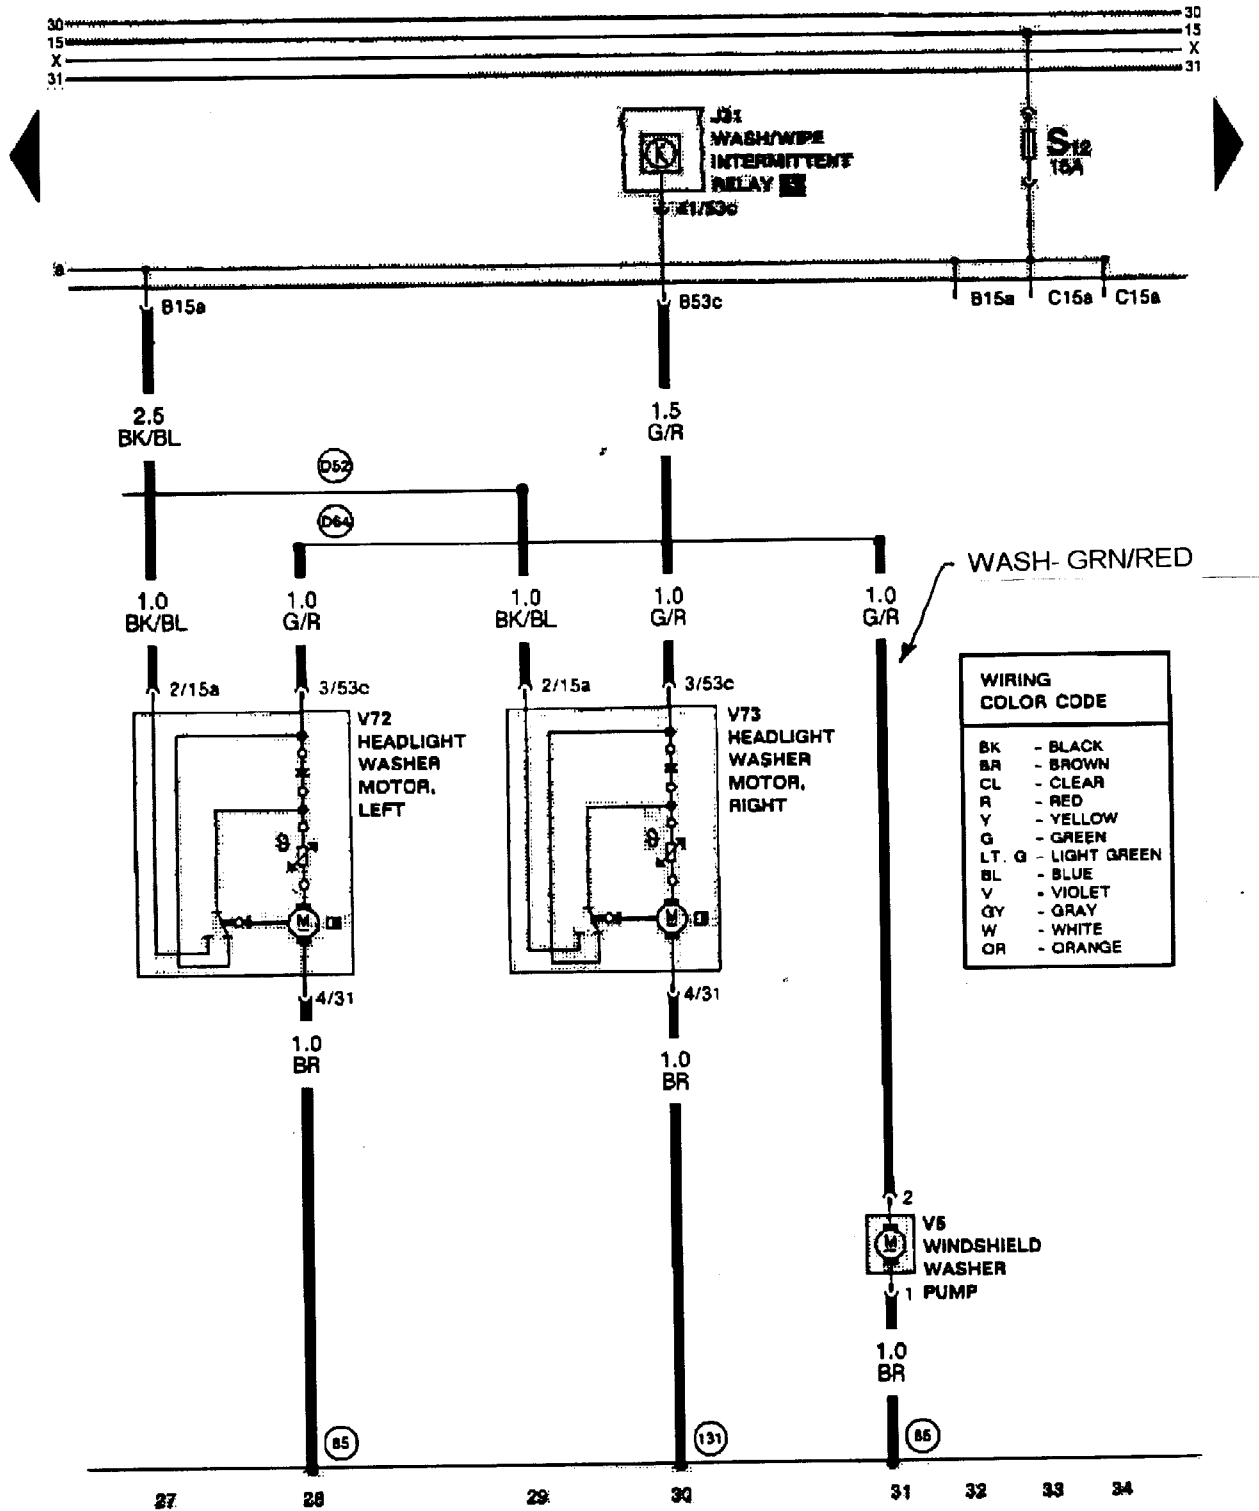

Wiper/Washers

HOT SIDE SWITCHING

WIPERS RUN WHEN 12V APPLIED TO WIPER MOTOR SLOW OR FAST TERMINALS. MOTOR COMMON AT GROUND.

RainTracker™
VEHICLE INTERFACE
WIRING DIAGRAM

© 2004 OPTO-ELECTRONIC DESIGN, INC

WASH-GRN/RED

WIRING COLOR CODE	
BK	- BLACK
BR	- BROWN
CL	- CLEAR
R	- RED
Y	- YELLOW
G	- GREEN
LT. G	- LIGHT GREEN
BL	- BLUE
V	- VIOLET
GY	- GRAY
W	- WHITE
OR	- ORANGE

Headlamp Washers & Wiper/Washers

HOT SIDE SWITCHING

WIPERS RUN WHEN 12V APPLIED TO WIPER MOTOR SLOW OR FAST TERMINALS. MOTOR COMMON AT GROUND.

RainTracker™
VEHICLE INTERFACE
WIRING DIAGRAM

© 2004 OPTO-ELECTRONIC DESIGN, INC