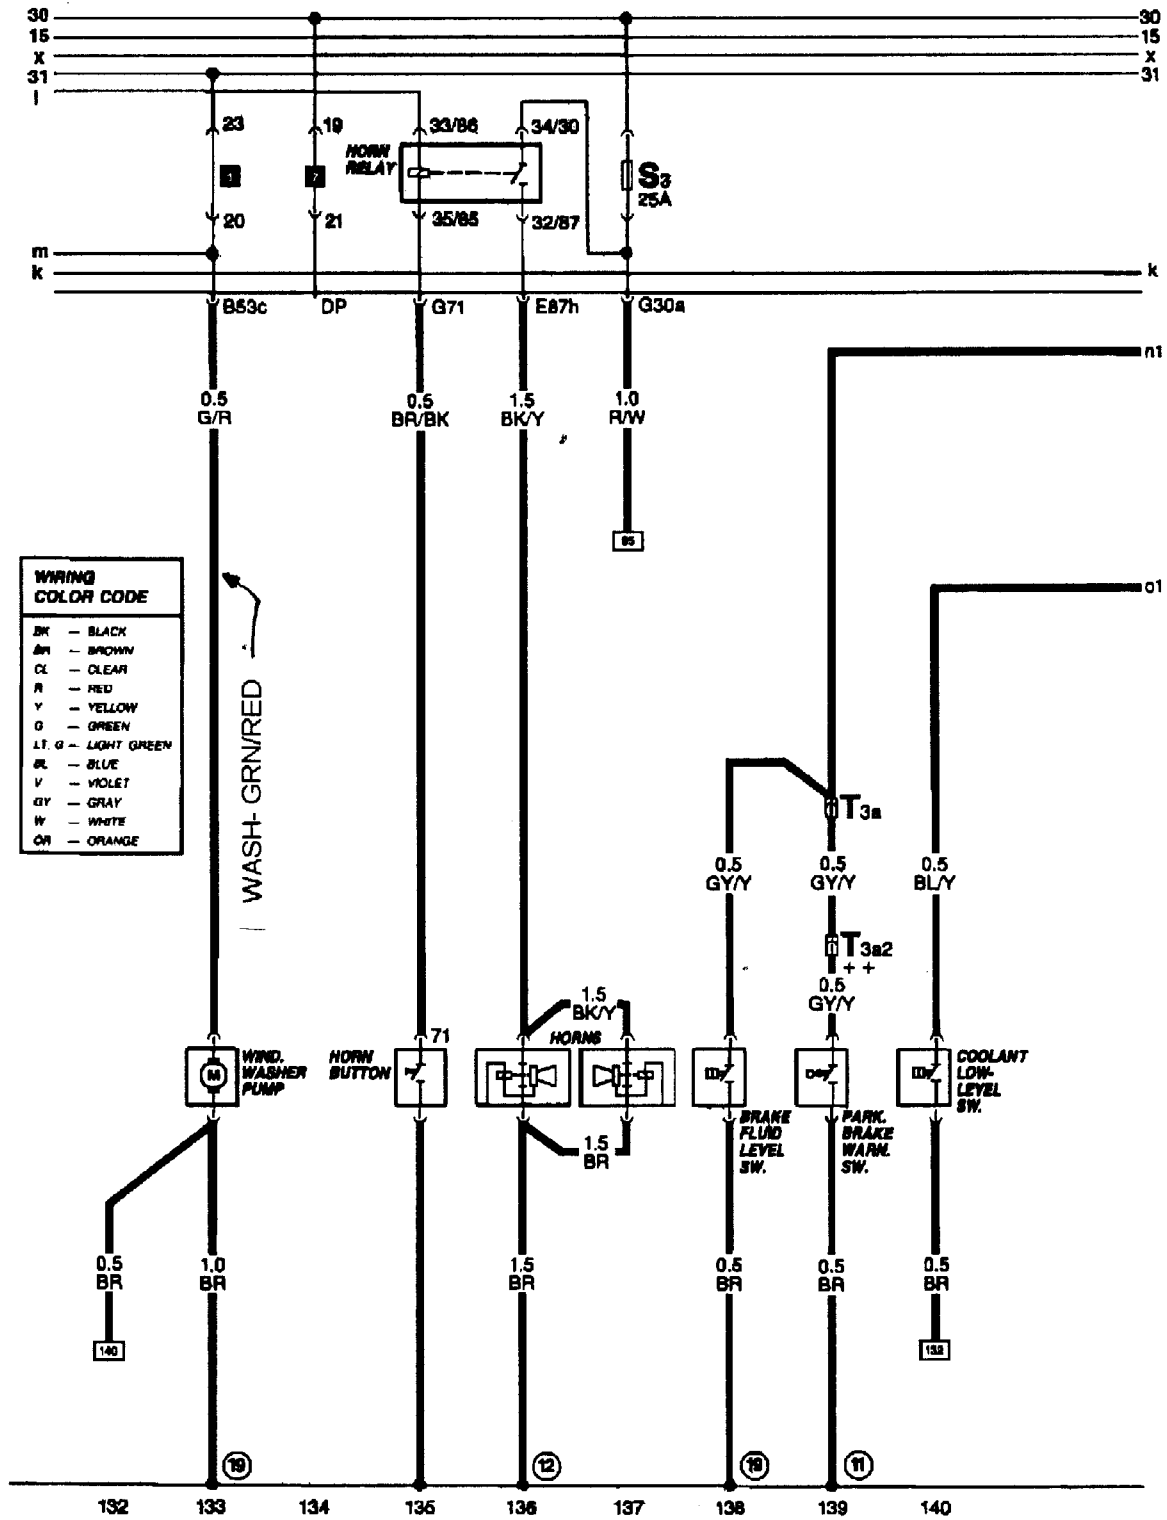

Windshield Washer/Wipers. Wiring Diagram

**HOT SIDE SWITCHING**

WIPERS RUN WHEN 12V APPLIED TO WPER MOTOR SLOW OR FAST TERMINALS. MOTOR COMMON AT GROUND.

**RainTracker™**  
**VEHICLE INTERFACE**  
**WIRING DIAGRAM**

© 2004 OPTO-ELECTRONIC DESIGN, INC

Horns. Wiring Diagram

**HOT SIDE SWITCHING**

WIPERS RUN WHEN 12V APPLIED TO WIPER MOTOR SLOW OR FAST TERMINALS. MOTOR COMMON AT GROUND.

**RainTracker™**  
**VEHICLE INTERFACE**  
**WIRING DIAGRAM**